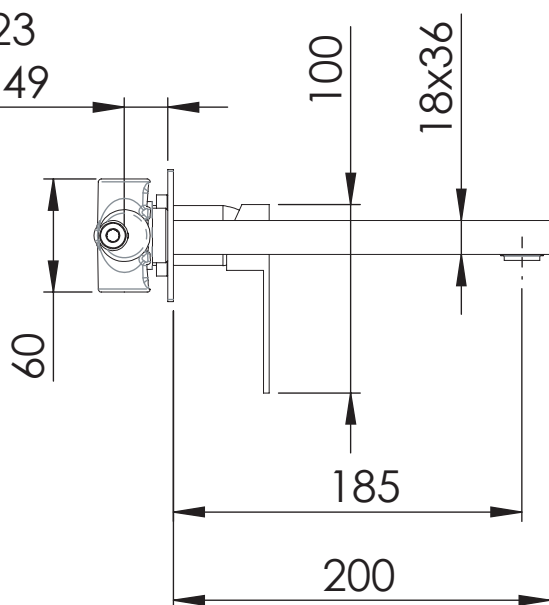

SCHEDA TECNICA TECHNICAL FEATURES

Vetta
Rubinetterie

ART. COD.

BF182007

MIN 23
MAX 49

ACQUA FREDDA
COLD WATER
G1/2

ACQUA CALDA
HOT WATER
G1/2

MATERIALI / MATERIALS

OTTONE CROMATO / CHROME PLATED BRASS