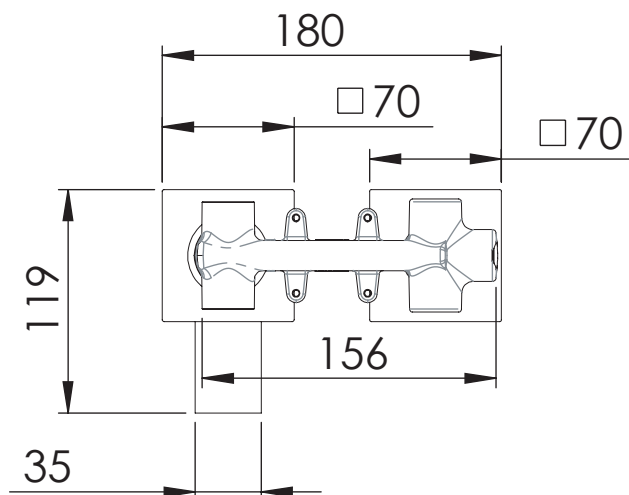

SCHEDA TECNICA TECHNICAL FEATURES

Vetta
Rubinetterie

ART. COD.

BF182007

MIN 23
MAX 49

ACQUA FREDDA
COLD WATER
G1/2

ACQUA CALDA
HOT WATER
G1/2

MATERIALI / MATERIALS