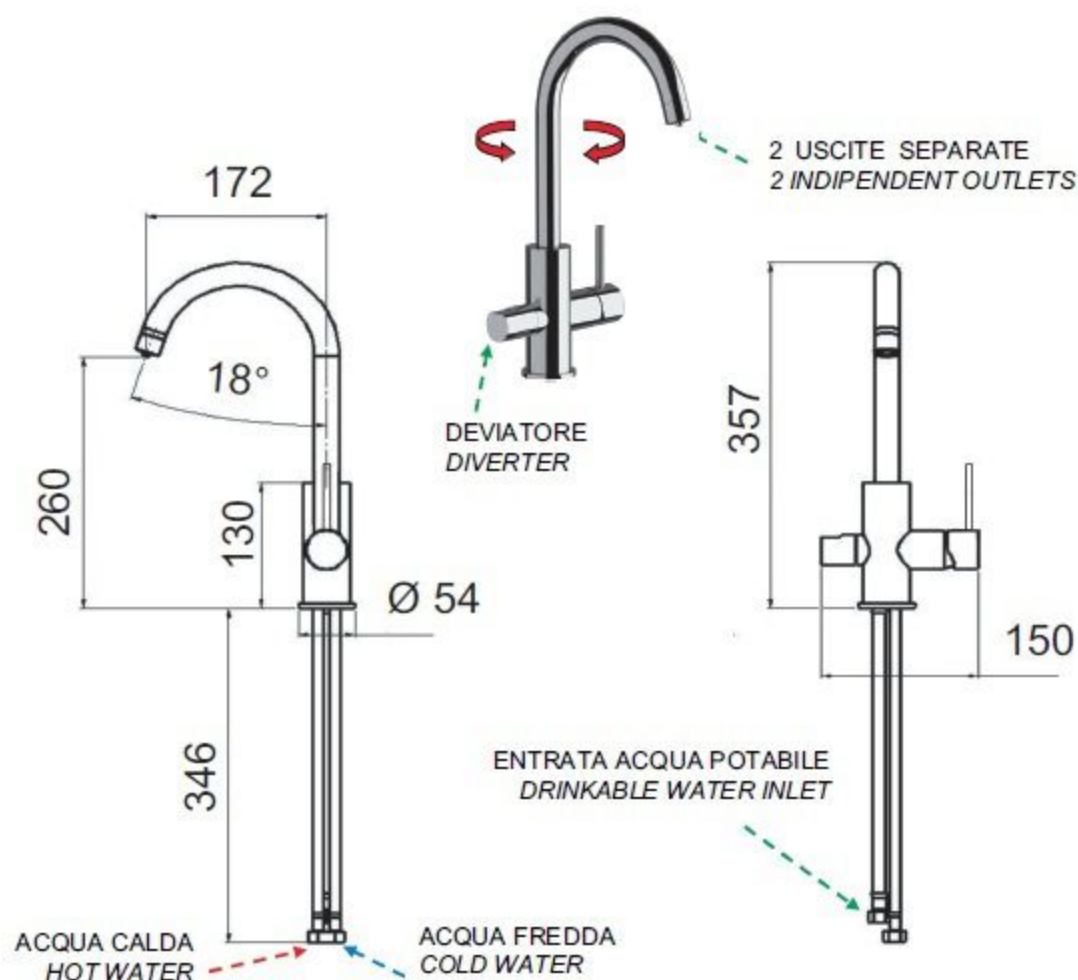

**Vetta
Rubinetterie**

TECHNICAL FEATURES

ART. COD. **CUF2036AF**

MATERIALI / MATERIALS

OTTONE CROMATO / CHROME PLATED BRASS

CROMATURA / CHROME PLATING

UNI EN 248