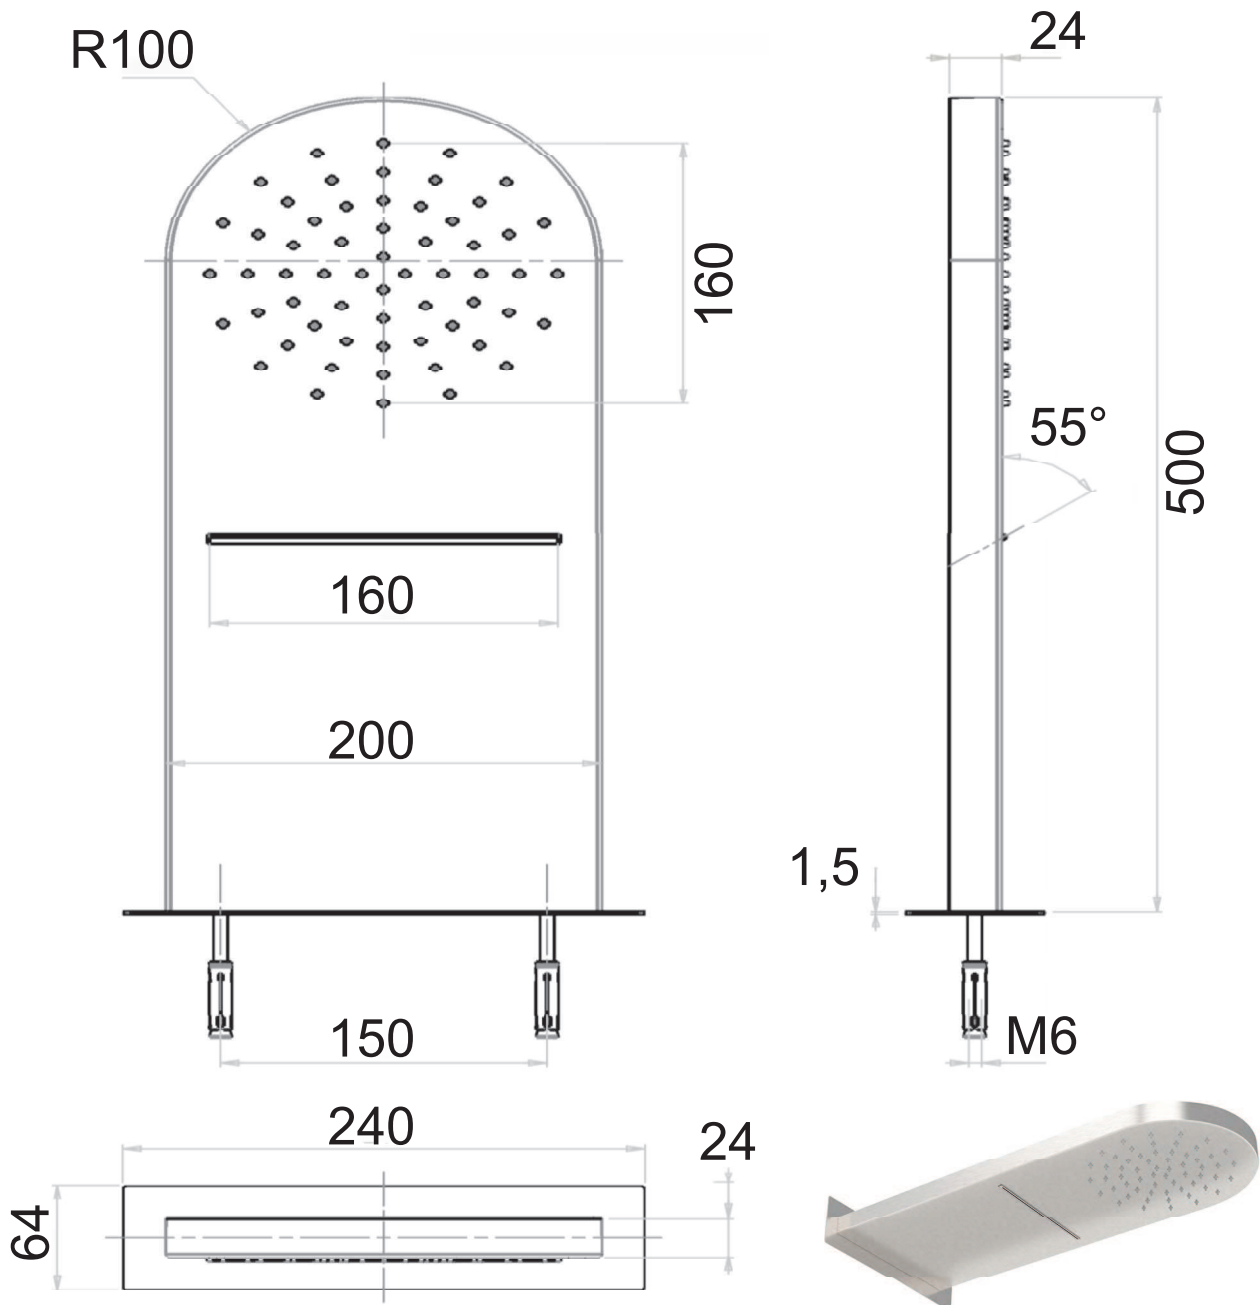

SCHEDA TECNICA TECHNICAL FEATURES

Vetta
Rubinetterie

ART. COD.

DR245006

MATERIALI / MATERIALS

ACCIAIO INOX / STAINLESS STEEL