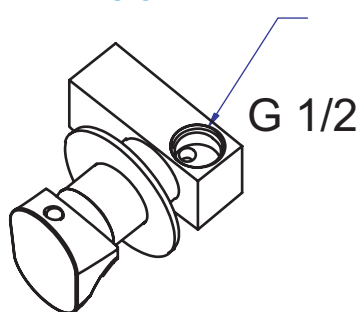

SCHEDA TECNICA TECHNICAL FEATURES

**Vetta  
Rubinetterie**

ART. COD.

**PL0707M1**

ACQUA FREDDA  
COLD WATER

**MATERIALI / MATERIALS**

OTTONE / BRASS

UNI EN 248