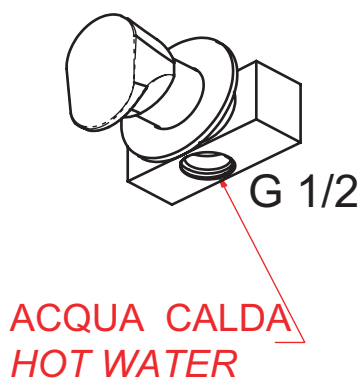

SCHEDA TECNICA TECHNICAL FEATURES

**Vetta  
Rubinetterie**

ART. COD.

**PL0707M1**

ACQUA FREDDA  
COLD WATER

**MATERIALI / MATERIALS**

OTTONE / BRASS

UNI EN 248