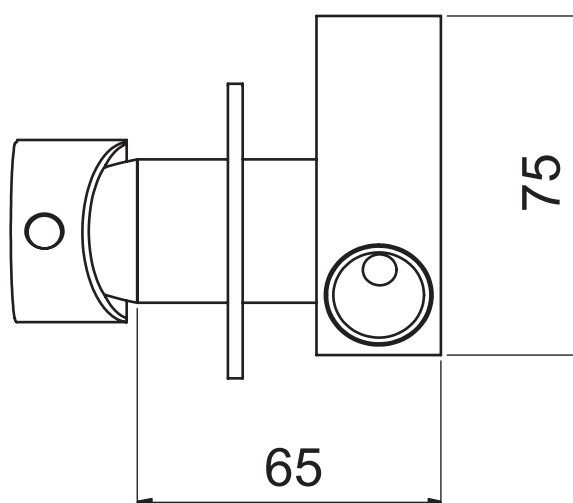

SCHEDA TECNICA TECHNICAL FEATURES

**Vetta  
Rubinetterie**

ART. COD.

**PL0707M1**

ACQUA FREDDA  
COLD WATER

**MATERIALI / MATERIALS**

OTTONE / BRASS

UNI EN 248