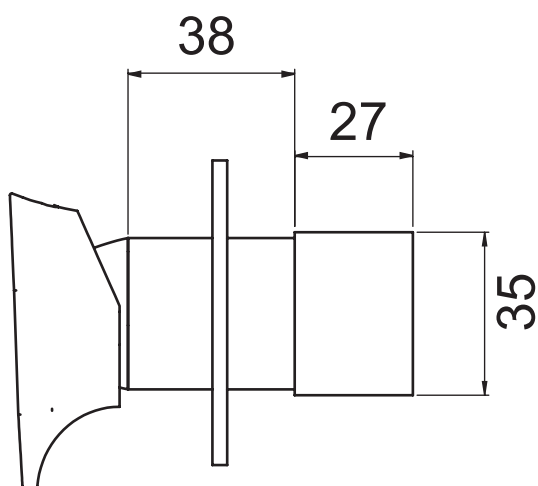

SCHEDA TECNICA TECHNICAL FEATURES

**Vetta  
Rubinetterie**

ART. COD.

**PL0707M1**

ACQUA FREDDA  
COLD WATER

**MATERIALI / MATERIALS**

OTTONE / BRASS

UNI EN 248