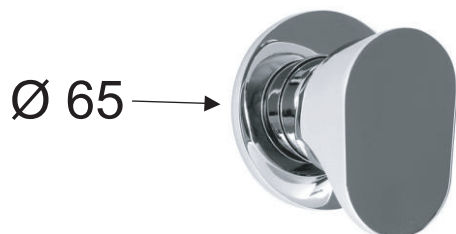

SCHEDA TECNICA TECHNICAL FEATURES

**Vetta  
Rubinetterie**

ART. COD.

**PL0707M1**

ACQUA FREDDA  
COLD WATER

**MATERIALI / MATERIALS**

OTTONE / BRASS

UNI EN 248