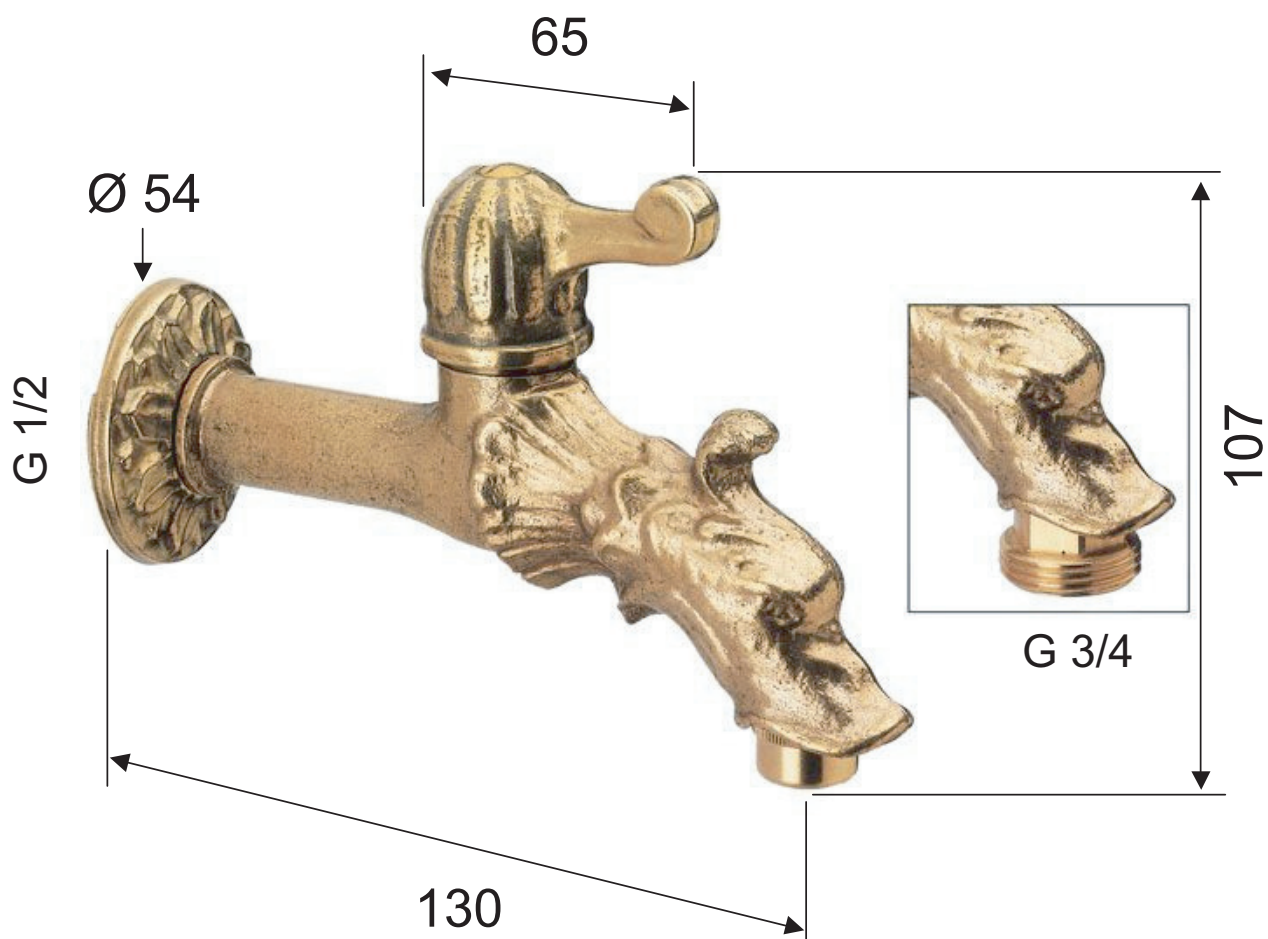

SCHEDA TECNICA TECHNICAL FEATURES

**Vetta
Rubinetterie**

ART. COD.

UN051311

MATERIALI / MATERIALS

OTTONE / BRASS