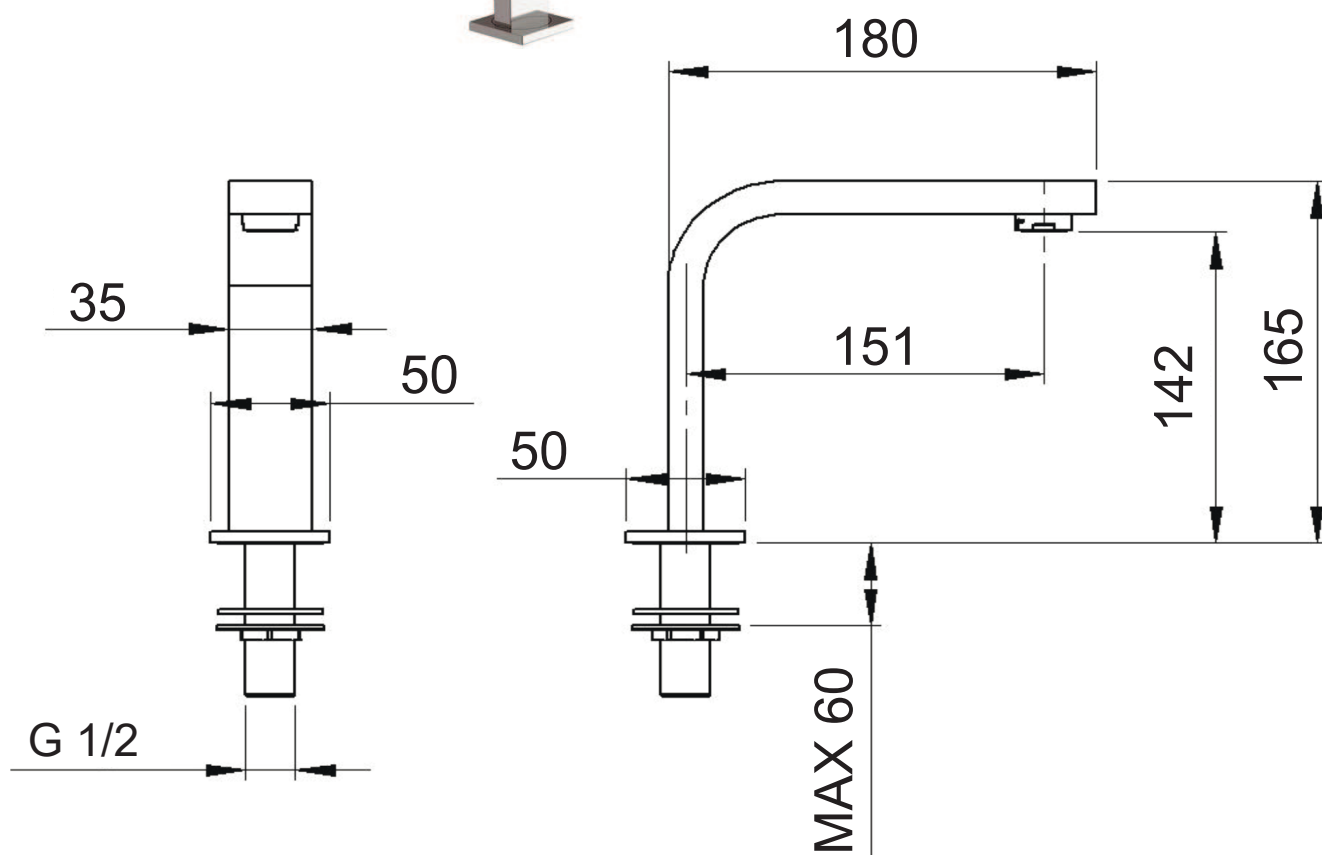

SCHEDA TECNICA TECHNICAL FEATURES

**Vetta
Rubinetterie**

ART. COD.

UNSPOUT15S

MATERIALI / MATERIALS

OTTONE / BRASS

UNI EN 248