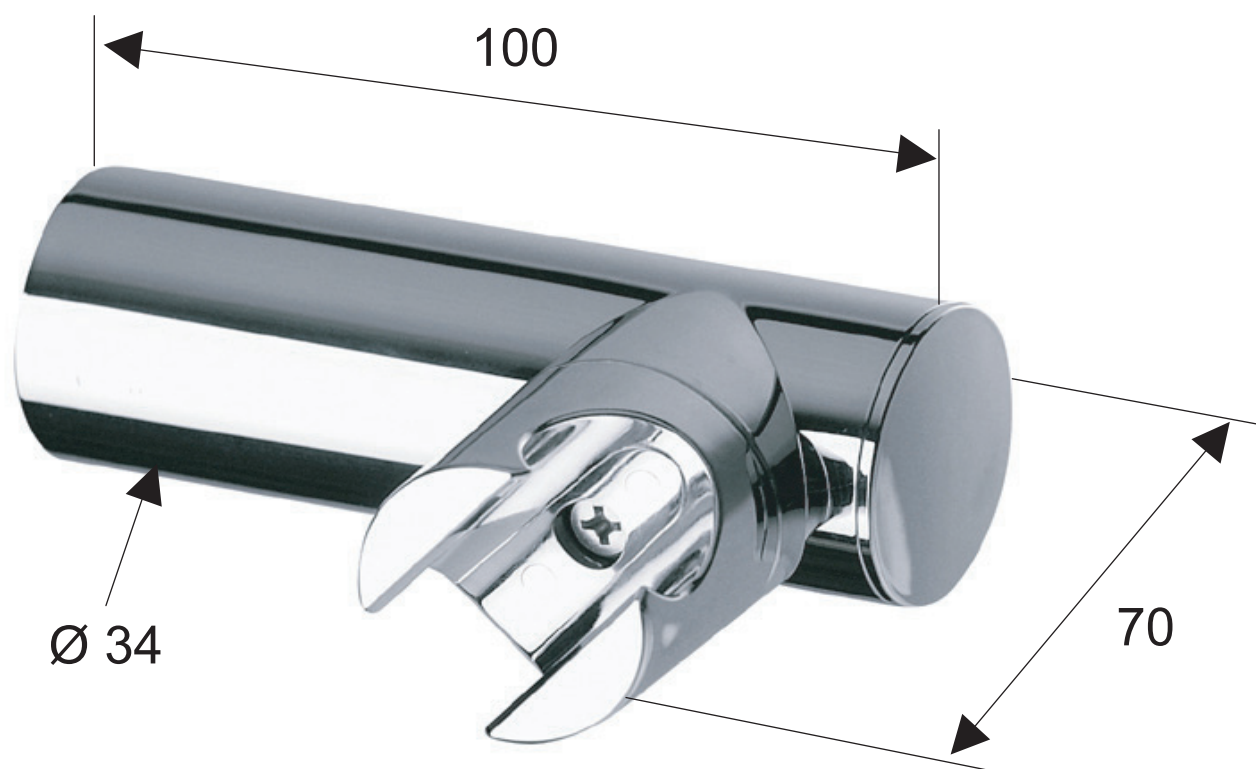

SCHEDA TECNICA TECHNICAL FEATURES

**Vetta
Rubinetterie**

ART. COD.

UNSWIHOR

MATERIALI / MATERIALS

ABS / ABS

UNI EN 248